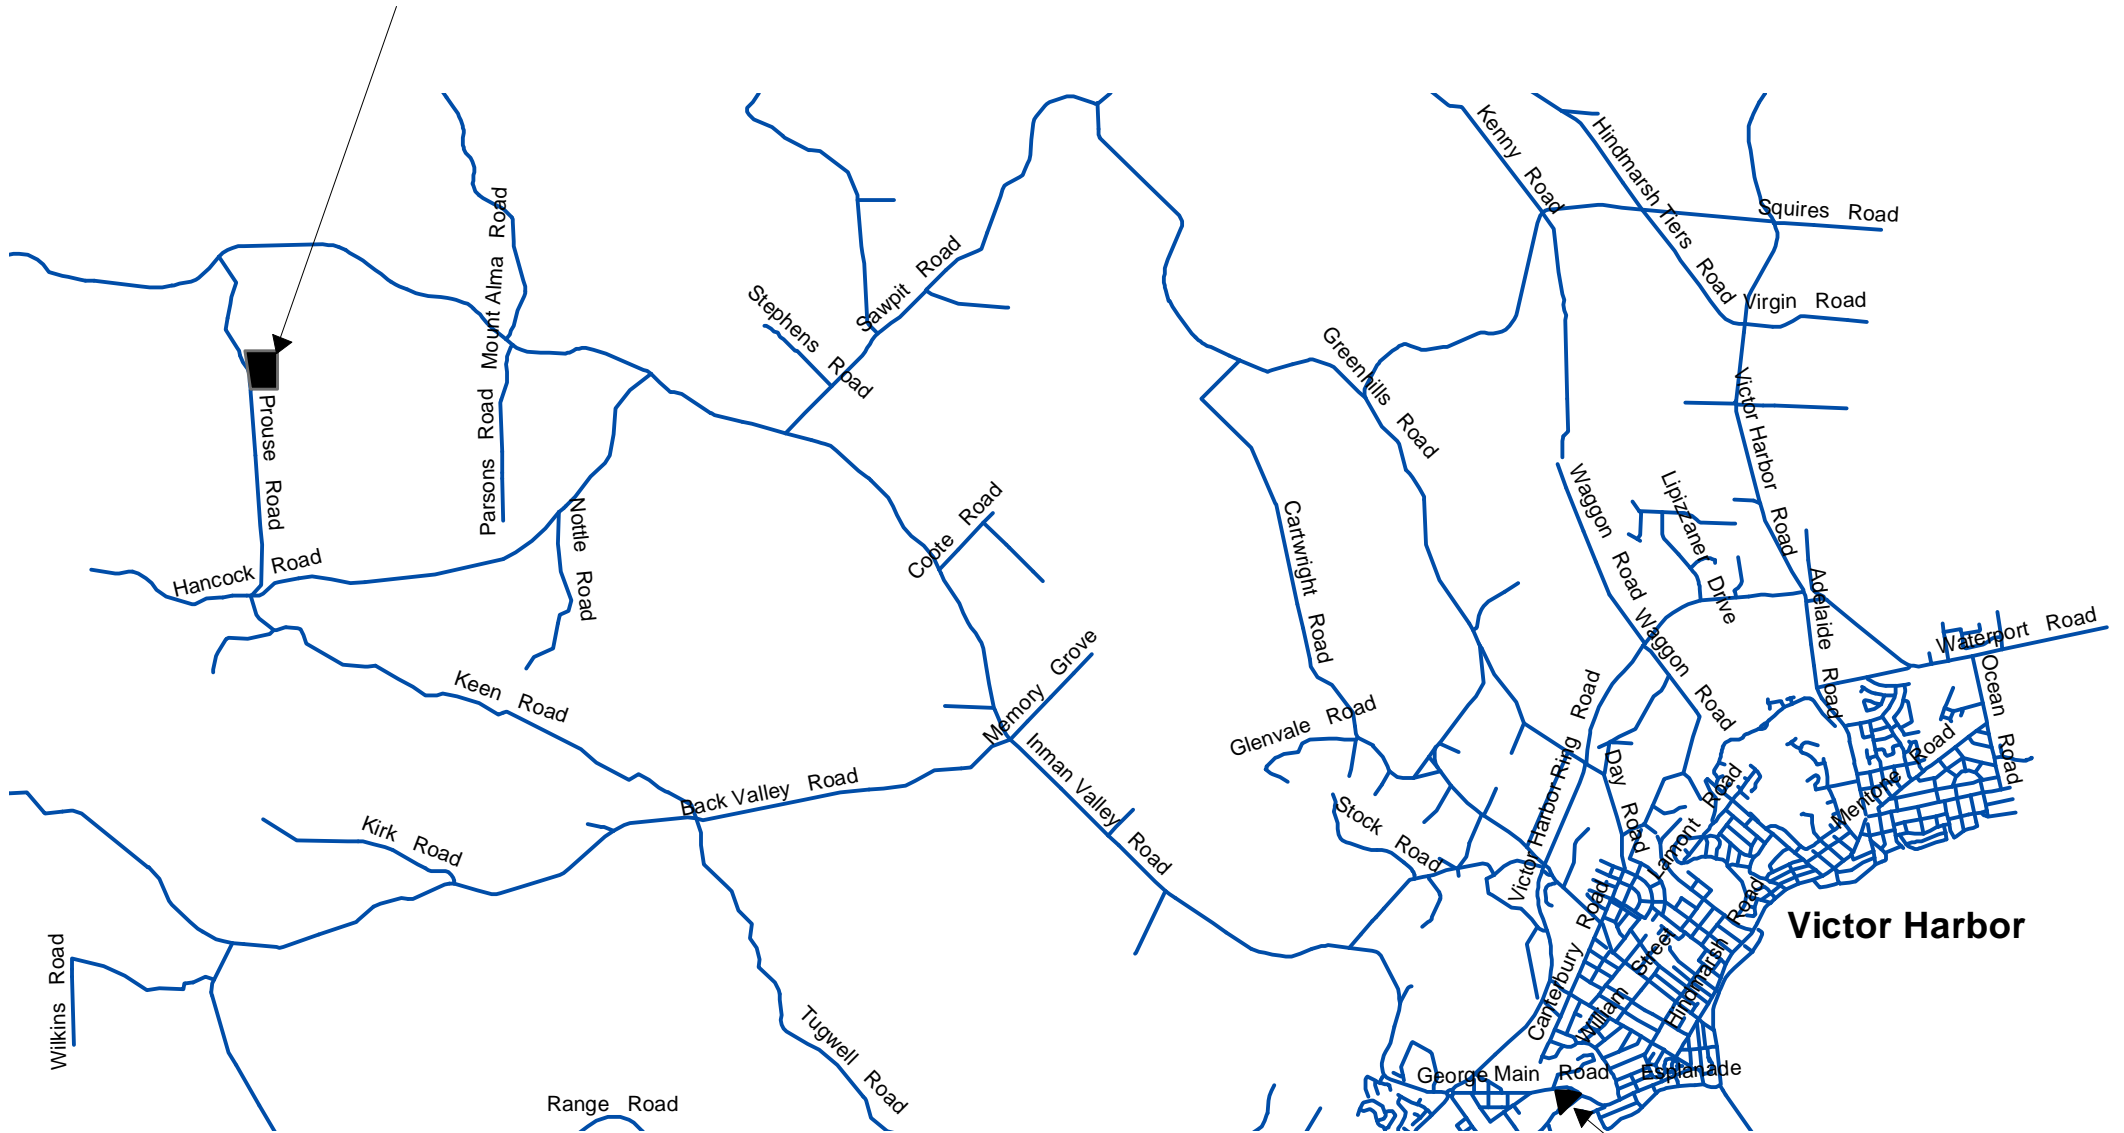

INMAN VALLEY CEMETERY - Prouse Road

City of Victor Harbor

City of Victor Harbor Council Office
Cnr George Main Road and Bay Road